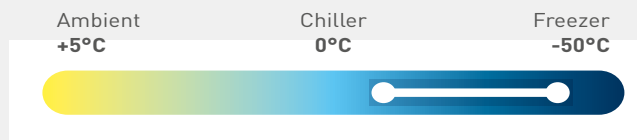

SPECIFICATIONS

TEMPERATURE &
Recommended Use:

ORDER QUANTITIES

FH88	Pack x12	Box x72
FH89	Pack x12	Box x96
FH91	Pack x12	Box x96
FH92	Pack x12	Box x120