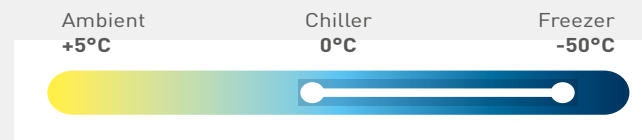

SPECIFICATIONS

TEMPERATURE &
Recommended Use:

ORDER QUANTITIES

FH96	Pack x12	Box x120
FH94	Pack x1	Box x40
FH90	Pack x12	Box x120
FH97	Pack x12	Box x480