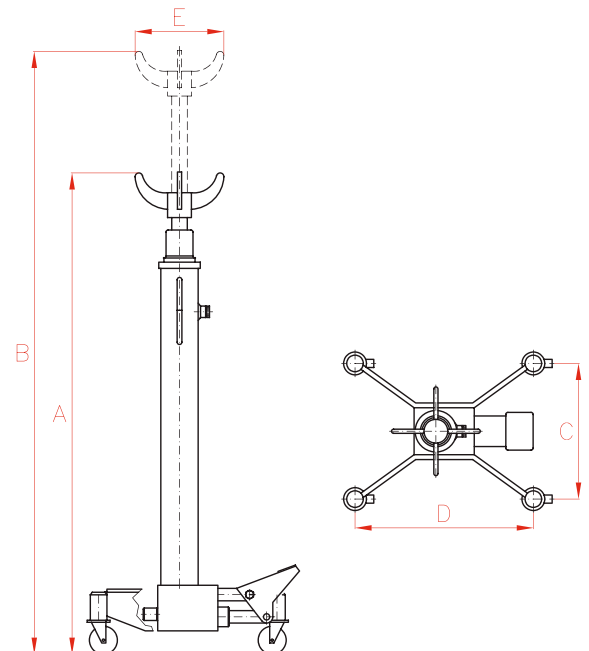

**HIGH LIFT TRANSMISSION JACKS**

Type

**AF**

Capacity

**300 - 1.500 kg**

Max. pressure

**700 bar**

**HIGH LIFT TRANSMISSION JACKS**

- ✓ From 300 to 1.500 kg lifting capacity.
- ✓ Hand operated release valve. Dead Man system.
- ✓ 4 swivel castor wheels for easy manoeuvrability.
- ✓ Foot operated pump keeps hands free.
- ✓ Packed in strong cardboard box.
- ✓ An adaptable head allows a variety of jobs to be undertaken safely.

Capacity	Model	A	B	C	D	E	Weight
kg	LARZEP	mm	mm	mm	mm	mm	kg
300	<b>AF30085</b>	1.200	1.990	610	610	320	22
750	<b>AF75082</b>	1.170	1.930	720	720	320	30
1.200	<b>AF120082</b>	1.170	1.925	720	720	320	32
1.500	<b>AF150080</b>	1.150	1.930	550	610	380	60