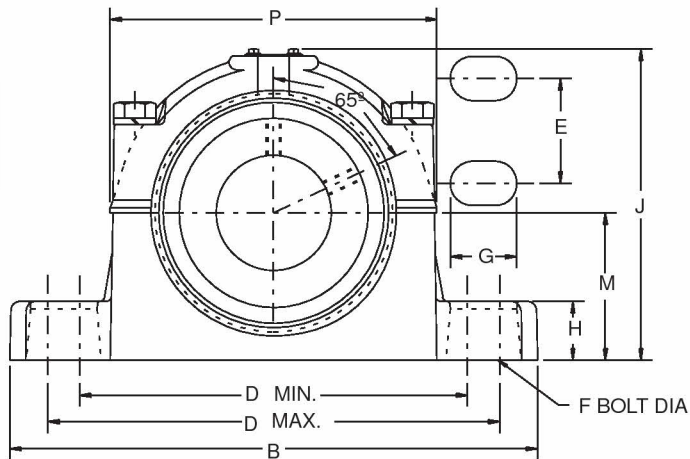

SELECTION/DIMENSIONS

TAF Pillow Block - Inch 4-BOLT BASE

NOTE: All sizes use a 1/8 - 27 NPT hydraulic grease fitting

2-7/16" THRU 3"
CONSTRUCTION

3-7/16" THRU 5"
CONSTRUCTION

5-7/16" THRU 7"
CONSTRUCTION

FEATURES/BENEFITS
PAGE B6-2

NOMENCLATURE
PAGE B6-4

SELECTION
PAGE B6-5

SELECTION/DIMENSIONS
PAGE B6-8