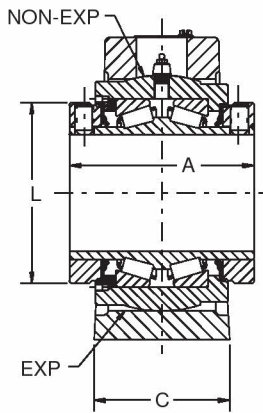

SELECTION/DIMENSIONS

TAF Pillow Block - Inch 4-BOLT BASE

NOTE: All sizes use a 1/8 - 27 NPT hydraulic grease fitting

2-7/16" THRU 3"
CONSTRUCTION

3-7/16" THRU 5"
CONSTRUCTION

5-7/16" THRU 7"
CONSTRUCTION

FEATURES/BENEFITS
PAGE B6-2

NOMENCLATURE
PAGE B6-4

SELECTION
PAGE B6-5

SELECTION/DIMENSIONS
PAGE B6-8