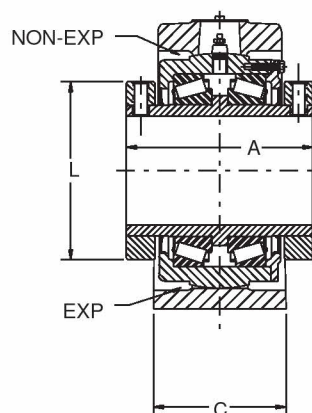

SELECTION/DIMENSIONS

TAF Pillow Block - Inch 4-BOLT BASE

NOTE: All sizes use a 1/8 - 27 NPT hydraulic grease fitting

2-7/16" THRU 3"
CONSTRUCTION

3-7/16" THRU 5"
CONSTRUCTION

5-7/16" THRU 7"
CONSTRUCTION

FEATURES/BENEFITS
PAGE B6-2

NOMENCLATURE
PAGE B6-4

SELECTION
PAGE B6-5

SELECTION/DIMENSIONS
PAGE B6-8