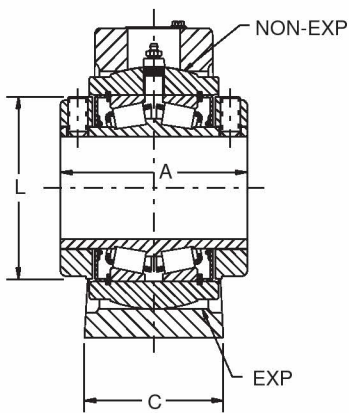

SELECTION/DIMENSIONS

TAF Pillow Block - Inch 4-BOLT BASE

NOTE: All sizes use a 1/8 - 27 NPT hydraulic grease fitting

2-7/16" THRU 3"
CONSTRUCTION

3-7/16" THRU 5"
CONSTRUCTION

5-7/16" THRU 7"
CONSTRUCTION

FEATURES/BENEFITS
PAGE B6-2

NOMENCLATURE
PAGE B6-4

SELECTION
PAGE B6-5

SELECTION/DIMENSIONS
PAGE B6-8