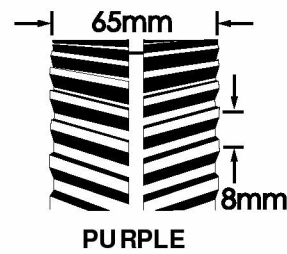

EAGLE Pd™ SPROCKET

SYNCHRONOUS

EAGLE Pd™ YELLOW (8 mm Pitch - 17 mm Width)

Part Number	No. of Teeth	Part Number	No. of Teeth	Part Number	No. of Teeth	Part Number	No. of Teeth	Part Number	No. of Teeth
Y-18S-MPB	18	Y-25S-1 1/8	25	Y-34S-H	34	Y-52S-MPB	52	Y-80S-SDS	80
Y-18S-7/8	18	Y-25S-1 3/8	25	Y-36S-MPB	36	Y-56S-MPB	56	Y-90S-MPB	90
Y-20S-MPB	20	Y-26S-MPB	26	Y-36S-SH	36	Y-56S-SDS	56	Y-90S-SK	90
Y-20S-7/8	20	Y-26S-7/8	26	Y-38S-MPB	38	Y-60S-MPB	60	Y-112S-MPB	112
Y-20S-1 1/8	20	Y-26S-1 1/8	26	Y-38S-SH	38	Y-60S-SDS	60	Y-112S-SK	112
Y-22S-MPB	22	Y-26S-1 3/8	26	Y-40S-MPB	40	Y-63S-MPB	63	Y-140S-MPB	140
Y-22S-7/8	22	Y-26S-1 5/8	26	Y-40S-SH	40	Y-63S-SDS	63	Y-140S-SK	140
Y-22S-1 1/8	22	Y-28S-MPB	28	Y-44S-MPB	44	Y-64S-MPB	64	Y-180S-MPB	180
Y-24S-MPB	24	Y-28S-H	28	Y-45S-MPB	45	Y-68S-MPB	68	Y-180S-SF	180
Y-24S-7/8	24	Y-30S-MPB	30	Y-45S-SDS	45	Y-72S-MPB	72	Y-224S-MPB	224
Y-24S-1 1/8	24	Y-30S-H	30	Y-48S-MPB	48	Y-75S-MPB	75	Y-224S-E	224
Y-24S-1 3/8	24	Y-32S-MPB	32	Y-48S-SDS	48	Y-75S-SDS	75		
Y-25S-MPB	25	Y-32S-H	32	Y-50S-MPB	50	Y-76S-MPB	73		
Y-25S-7/8	25	Y-34S-MPB	34	Y-50S-SDS	50	Y-80S-MPB	80		