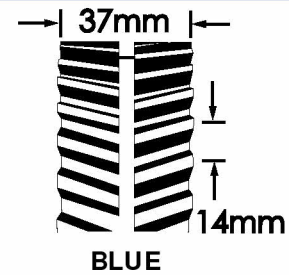

EAGLE Pd™ SPROCKET

SYNCHRONOUS

EAGLE Pd™ YELLOW (8 mm Pitch - 17 mm Width)

Part Number	No. of Teeth	Part Number	No. of Teeth	Part Number	No. of Teeth	Part Number	No. of Teeth	Part Number	No. of Teeth
Y-18S-MPB	18	Y-25S-1 1/8	25	Y-34S-H	34	Y-52S-MPB	52	Y-80S-SDS	80
Y-18S-7/8	18	Y-25S-1 3/8	25	Y-36S-MPB	36	Y-56S-MPB	56	Y-90S-MPB	90
Y-20S-MPB	20	Y-26S-MPB	26	Y-36S-SH	36	Y-56S-SDS	56	Y-90S-SK	90
Y-20S-7/8	20	Y-26S-7/8	26	Y-38S-MPB	38	Y-60S-MPB	60	Y-112S-MPB	112
Y-20S-1 1/8	20	Y-26S-1 1/8	26	Y-38S-SH	38	Y-60S-SDS	60	Y-112S-SK	112
Y-22S-MPB	22	Y-26S-1 3/8	26	Y-40S-MPB	40	Y-63S-MPB	63	Y-140S-MPB	140
Y-22S-7/8	22	Y-26S-1 5/8	26	Y-40S-SH	40	Y-63S-SDS	63	Y-140S-SK	140
Y-22S-1 1/8	22	Y-28S-MPB	28	Y-44S-MPB	44	Y-64S-MPB	64	Y-180S-MPB	180
Y-24S-MPB	24	Y-28S-H	28	Y-45S-MPB	45	Y-68S-MPB	68	Y-180S-SF	180
Y-24S-7/8	24	Y-30S-MPB	30	Y-45S-SDS	45	Y-72S-MPB	72	Y-224S-MPB	224
Y-24S-1 1/8	24	Y-30S-H	30	Y-48S-MPB	48	Y-75S-MPB	75	Y-224S-E	224
Y-24S-1 3/8	24	Y-32S-MPB	32	Y-48S-SDS	48	Y-75S-SDS	75		
Y-25S-MPB	25	Y-32S-H	32	Y-50S-MPB	50	Y-76S-MPB	73		
Y-25S-7/8	25	Y-34S-MPB	34	Y-50S-SDS	50	Y-80S-MPB	80		