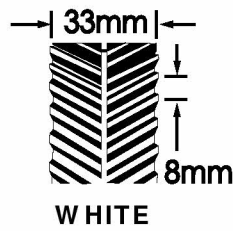

EAGLE Pd™ SPROCKET

SYNCHRONOUS

EAGLE Pd™ YELLOW (8 mm Pitch - 17 mm Width)

Part Number	No. of Teeth	Part Number	No. of Teeth	Part Number	No. of Teeth	Part Number	No. of Teeth	Part Number	No. of Teeth
Y-18S-MPB	18	Y-25S-1 1/8	25	Y-34S-H	34	Y-52S-MPB	52	Y-80S-SDS	80
Y-18S-7/8	18	Y-25S-1 3/8	25	Y-36S-MPB	36	Y-56S-MPB	56	Y-90S-MPB	90
Y-20S-MPB	20	Y-26S-MPB	26	Y-36S-SH	36	Y-56S-SDS	56	Y-90S-SK	90
Y-20S-7/8	20	Y-26S-7/8	26	Y-38S-MPB	38	Y-60S-MPB	60	Y-112S-MPB	112
Y-20S-1 1/8	20	Y-26S-1 1/8	26	Y-38S-SH	38	Y-60S-SDS	60	Y-112S-SK	112
Y-22S-MPB	22	Y-26S-1 3/8	26	Y-40S-MPB	40	Y-63S-MPB	63	Y-140S-MPB	140
Y-22S-7/8	22	Y-26S-1 5/8	26	Y-40S-SH	40	Y-63S-SDS	63	Y-140S-SK	140
Y-22S-1 1/8	22	Y-28S-MPB	28	Y-44S-MPB	44	Y-64S-MPB	64	Y-180S-MPB	180
Y-24S-MPB	24	Y-28S-H	28	Y-45S-MPB	45	Y-68S-MPB	68	Y-180S-SF	180
Y-24S-7/8	24	Y-30S-MPB	30	Y-45S-SDS	45	Y-72S-MPB	72	Y-224S-MPB	224
Y-24S-1 1/8	24	Y-30S-H	30	Y-48S-MPB	48	Y-75S-MPB	75	Y-224S-E	224
Y-24S-1 3/8	24	Y-32S-MPB	32	Y-48S-SDS	48	Y-75S-SDS	75		
Y-25S-MPB	25	Y-32S-H	32	Y-50S-MPB	50	Y-76S-MPB	73		
Y-25S-7/8	25	Y-34S-MPB	34	Y-50S-SDS	50	Y-80S-MPB	80		