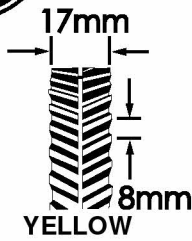

EAGLE Pd™ SPROCKET

SYNCHRONOUS

EAGLE Pd™ YELLOW (8 mm Pitch - 17 mm Width)

Part Number	No. of Teeth	Part Number	No. of Teeth	Part Number	No. of Teeth	Part Number	No. of Teeth	Part Number	No. of Teeth
Y-18S-MPB	18	Y-25S-1 1/8	25	Y-34S-H	34	Y-52S-MPB	52	Y-80S-SDS	80
Y-18S-7/8	18	Y-25S-1 3/8	25	Y-36S-MPB	36	Y-56S-MPB	56	Y-90S-MPB	90
Y-20S-MPB	20	Y-26S-MPB	26	Y-36S-SH	36	Y-56S-SDS	56	Y-90S-SK	90
Y-20S-7/8	20	Y-26S-7/8	26	Y-38S-MPB	38	Y-60S-MPB	60	Y-112S-MPB	112
Y-20S-1 1/8	20	Y-26S-1 1/8	26	Y-38S-SH	38	Y-60S-SDS	60	Y-112S-SK	112
Y-22S-MPB	22	Y-26S-1 3/8	26	Y-40S-MPB	40	Y-63S-MPB	63	Y-140S-MPB	140
Y-22S-7/8	22	Y-26S-1 5/8	26	Y-40S-SH	40	Y-63S-SDS	63	Y-140S-SK	140
Y-22S-1 1/8	22	Y-28S-MPB	28	Y-44S-MPB	44	Y-64S-MPB	64	Y-180S-MPB	180
Y-24S-MPB	24	Y-28S-H	28	Y-45S-MPB	45	Y-68S-MPB	68	Y-180S-SF	180
Y-24S-7/8	24	Y-30S-MPB	30	Y-45S-SDS	45	Y-72S-MPB	72	Y-224S-MPB	224
Y-24S-1 1/8	24	Y-30S-H	30	Y-48S-MPB	48	Y-75S-MPB	75	Y-224S-E	224
Y-24S-1 3/8	24	Y-32S-MPB	32	Y-48S-SDS	48	Y-75S-SDS	75		
Y-25S-MPB	25	Y-32S-H	32	Y-50S-MPB	50	Y-76S-MPB	73		
Y-25S-7/8	25	Y-34S-MPB	34	Y-50S-SDS	50	Y-80S-MPB	80		