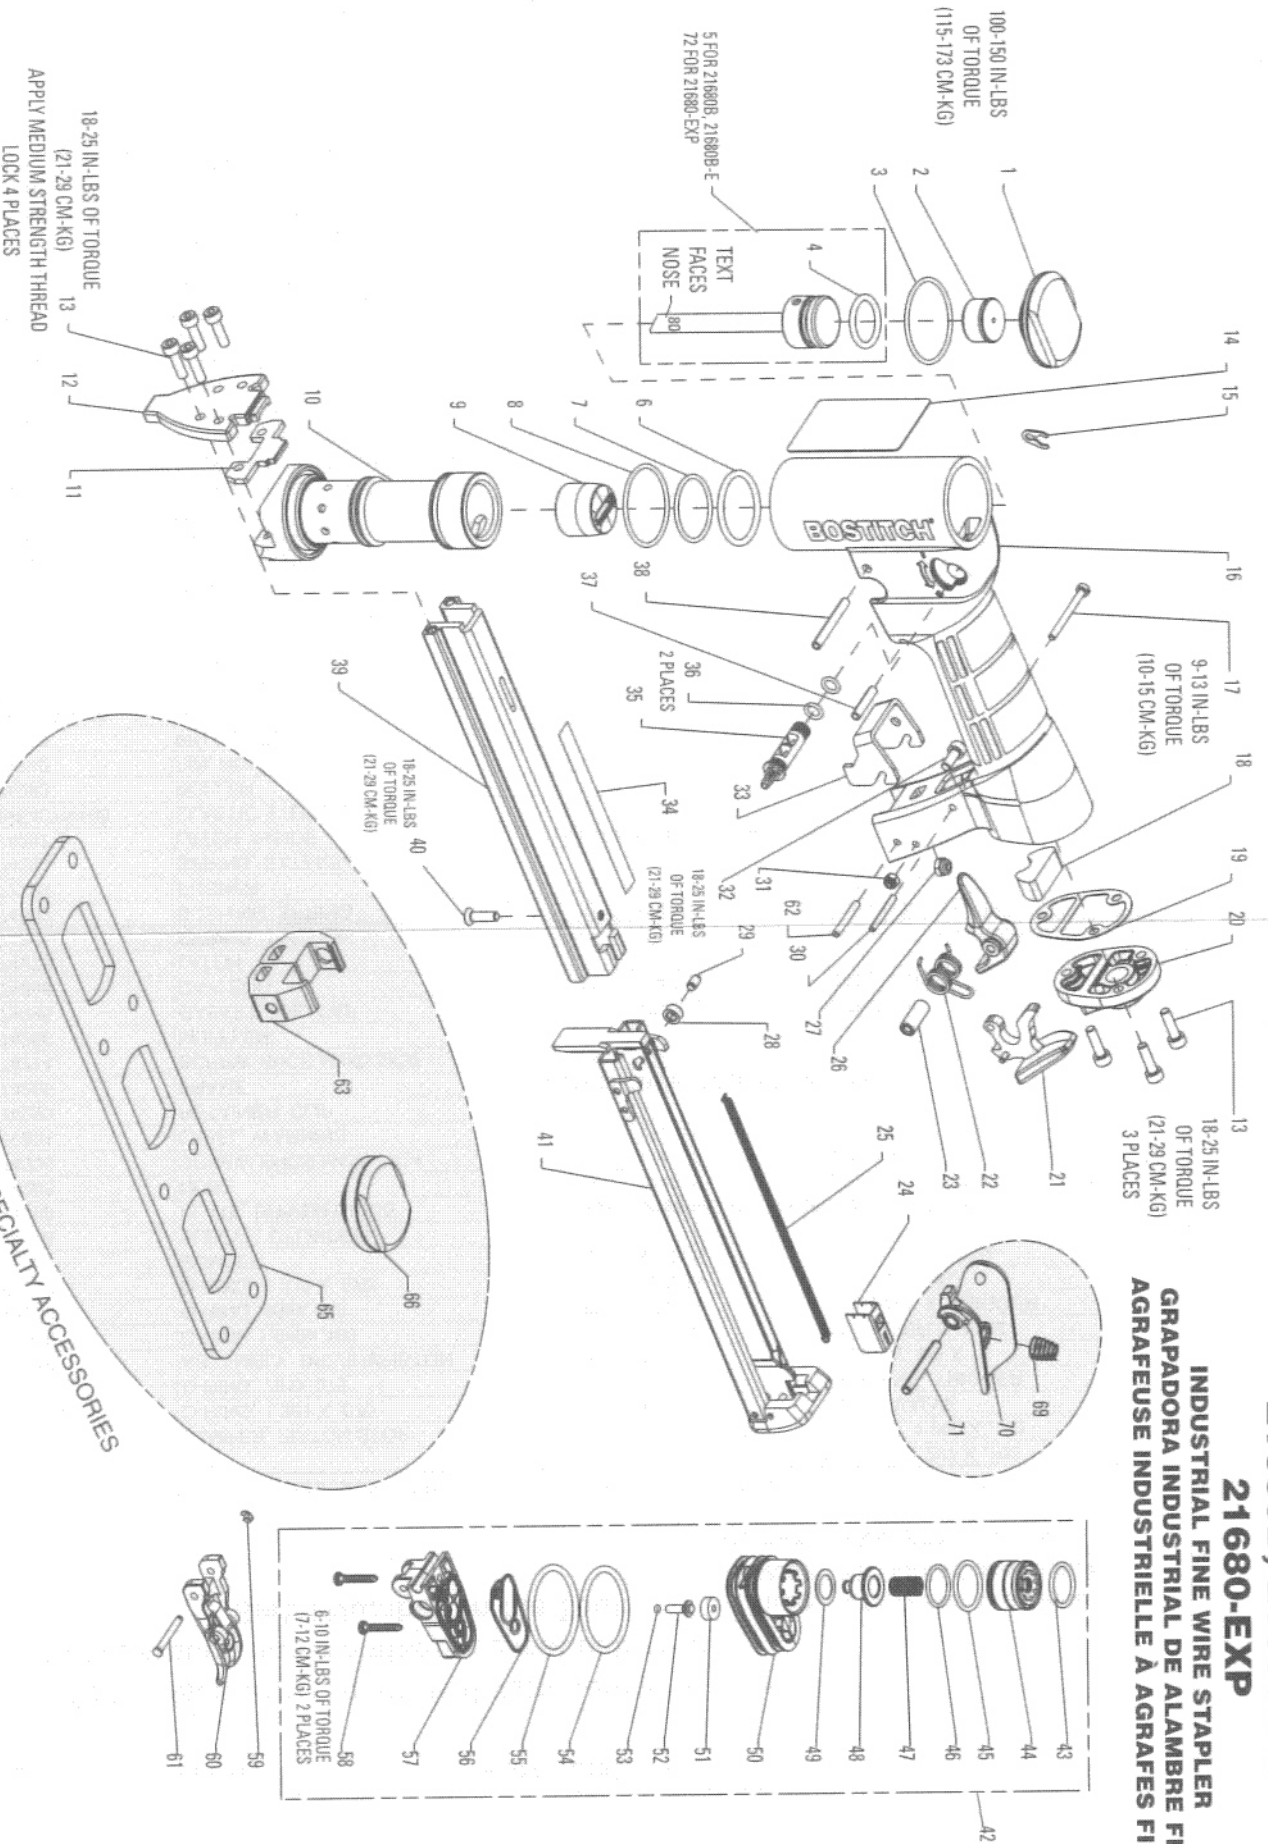

21680B, 21680B-E

21680-EXP

INDUSTRIAL FINE WIRE STAPLER
 GRAPADORA INDUSTRIAL DE ALAMBRE FINO
 AGRAFEUSE INDUSTRIELLE À AGRAFES FINES

BOSTITCH

21680B, 21680B-E, 21680-EXP			Parts List: IP1246-2REVA		
To be Used with tool parts illustration:			IP1246-1REVA		
and operation and maintenance manual:			FT70936		
Serial Number on the Tool:			21680B	XXXXXXXX and Higher	
			21680B-E	XXXXXXXX and Higher	
			21680-EXP	XXXXXXXX and Higher	
ITEM	PART #	DESCRIPTION	ITEM	PART #	DESCRIPTION
1	174288	CAP	54	108467	O-RING, 1.237 X .103
2	174289	BUMPER, PISTON STOP	55	100817	O-RING, 1.299 X .103
3	100353	O-RING, 1.301 X .070	56	174284	SEAL, VALVE
4	174308	O-RING, .701X.075	57	174276	HOUSING, TRIGGER
5	177715	ASSEMBLY, DRIVER/PISTON	58	174285	SCREW, M3 X 16
6	174309	O-RING, 1.049X.103	59	174298	RETAINER, E-RING
7	174310	O-RING, .989X.070	60	174269	ASSEMBLY, TRIGGER
8	851349	O-RING, 1.239 X .070	61	174268	PIN, SPECIAL
9	174100	BUMPER	62	174326	PIN, SOLID, M3X22
10	174098	SLEEVE, CYLINDER			
11	174099	PLATE, DRIVER GUIDE	21680B-E, 21680-EXP (EUROPEAN TOOLS) ONLY		
12	174263	NOSE	69	174300	SPRING, COMPRESSION, CONICAL
13	174306	SCREW, SHCS, M4X0.7X14	70	174299	TRIGGER, SECOND
14	159831	LABEL, WARNING	71	177685	PIN, SPRING, 4X30MM
15	174290	RETAINER, CLIP			
16	174265	FRAME	ACCESSORIES (SOLD SEPARATELY)		
17	174274	SCREW, SHCS, M3X0.5X32	63	174267	ASSEMBLY, SKIRT GAUGE
18	174266	MUFFLER			
19	174295	GASKET, END CAP	65	174322	WRENCH
20	174296	CAP, END	66	174323	CAP, HEAVY
21	174273	LATCH			
22	174301	SPRING, TORSION	69	174300	SPRING, COMPRESSION, CONICAL
23	174302	BUSHING, SPRING	70	174299	TRIGGER, SECOND
24	177723	PUSHER	71	177685	PIN, SPRING, 4X32MM
25	174291	SPRING, EXTENSION			
26	174297	LATCH, INSIDE	21680-EXP (EUROPEAN TOOL) ONLY		
27	MHE4070-100	ELASTIC STOP NUT, M4	72	177712	ASSEMBLY, DRIVER/PISTON
28	174293	ROLLER			
29	177740	PIN, ROLLER			
30	174303	PIN, COILED, M3X22			
31	MHE3050-100	NUT, NYLON, M3 x 0.5			
32	MSC4070-10	SCREW, SHCS, M4X0.70X10			
33	174264	STOP PLATE			
34	174317	LABEL, 21680B			
35	174287	VALVE, ENERGY CONTROL			
36	174311	O-RING, .217X.059			
37	174304	PIN, COILED, M4X18			
38	174305	PIN, COILED, M4X30			
39	177729	MAGAZINE			
40	174307	SCREW, SFHCS, M4X0.7X14			
41	177707	ASSEMBLY, SLIDING MAGAZINE			
42	TVA13	ASSEMBLY, TRIGGER VALVE			
43	86459	O-RING, .614 X .070			
44	174278	HEAD VALVE			
45	174312	O-RING, .700X.072			
46	102163	O-RING, .591 X .059			
47	174280	SPRING, COMPRESSION			
48	174279	SEAL, EXHAUST			
49	174281	WASHER, SPECIAL			
50	174277	HOUSING, HEAD VALVE			
51	174282	SEAL, TRIGGER STEM			
52	174283	STEM			
53	174313	O-RING, .042X.050			